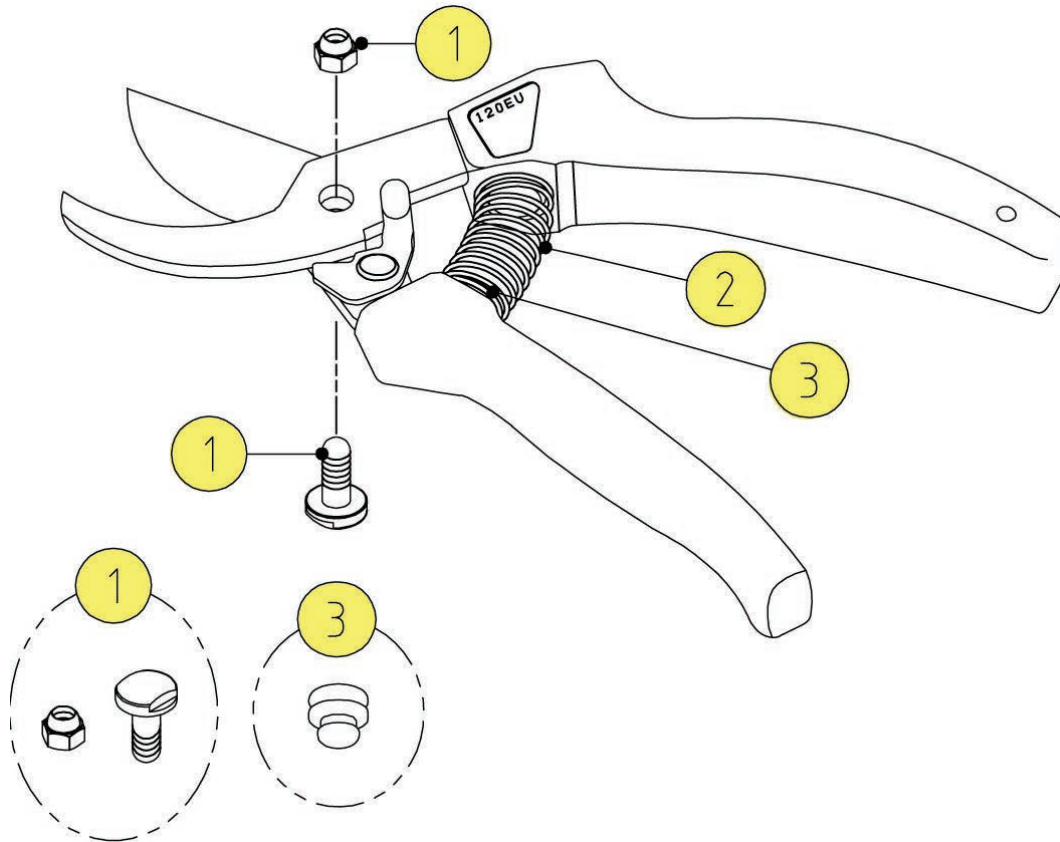

# HP-120EU 8" Hand Pruner

- 
- |             |                |
|-------------|----------------|
| 1. SP-HP14  | Bolt & Nut     |
| 2. SP-HP157 | Spring         |
| 3. SP-HP70  | Rubber Cushion |

*All highlighted items are available from inventory.  
All others are available by Special Order.*