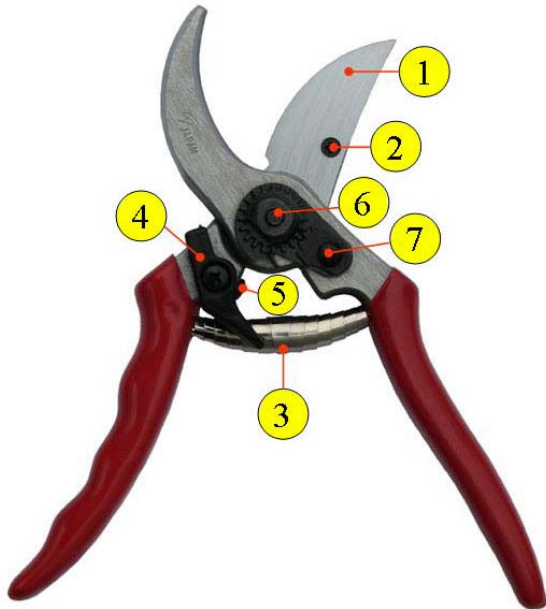

HPK-KS4

SPARE PARTS DIAGRAM

1. SPK-KS4R Blade, Hard Chrome Plated
2. SPK-KS4BS Blade Screw
3. SPK-KS4SP Spring
4. SPK-KS4L Lever and Screw
5. SPK-KS4CB Cushion / Bumper
6. SPK-KS4CBN Center Bolt & Nut
7. SPK-KS4LGS Locking Gear & Screw