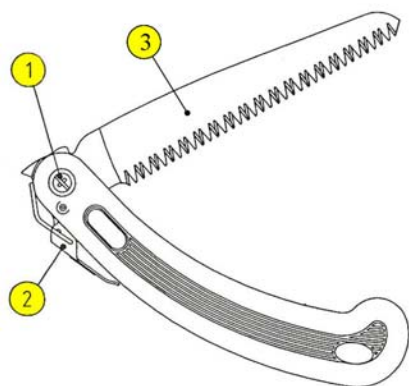

SA-210DX

SPARE PARTS DIAGRAM

1. SP-21003 Bolt and Nut
2. SP-SA179 Latch lock
3. SB-211 Replacement Blade

*All highlighted items are available from inventory.
All others are available by Special Order.*