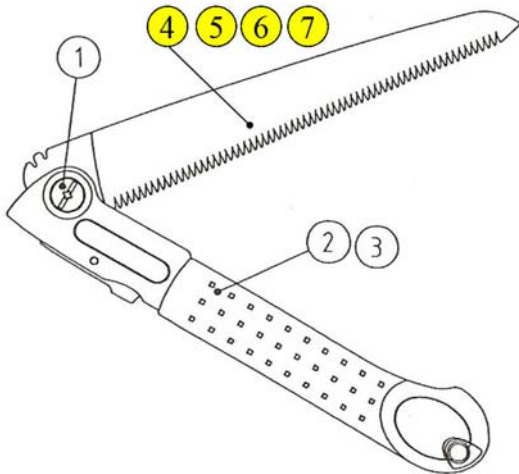

# SA-PM21/21L/24/24L

## SPARE PARTS DIAGRAM

1. Bolt & Nut with Washer
2. Grip for SA-PM21/21L
3. Grip for SA-PM24/24L
4. SB-PM211 Spare Blade for SA-PM21
5. SB-PM21L1 Spare Blade for SA-PM21L
6. SB-PM241 Spare Blade for SA-PM24
7. SB-PM24L1 Spare Blade for SA-PM24L