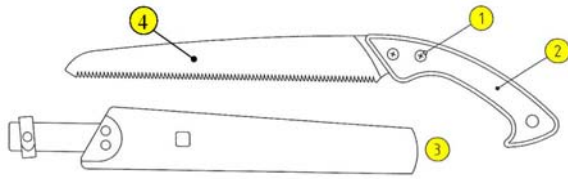

## SPARE PARTS DIAGRAM

1. SP-13INBN Bolt & Nut for Banana and C-Handle
2. SPC-PS13H Marine Plywood Handle
3. AC-SH32 Wooden Sheath
4. SB-32LL1 Spare Blade for SA-PS32LL

*All highlighted items are available from inventory.  
All others are available by Special Order.*