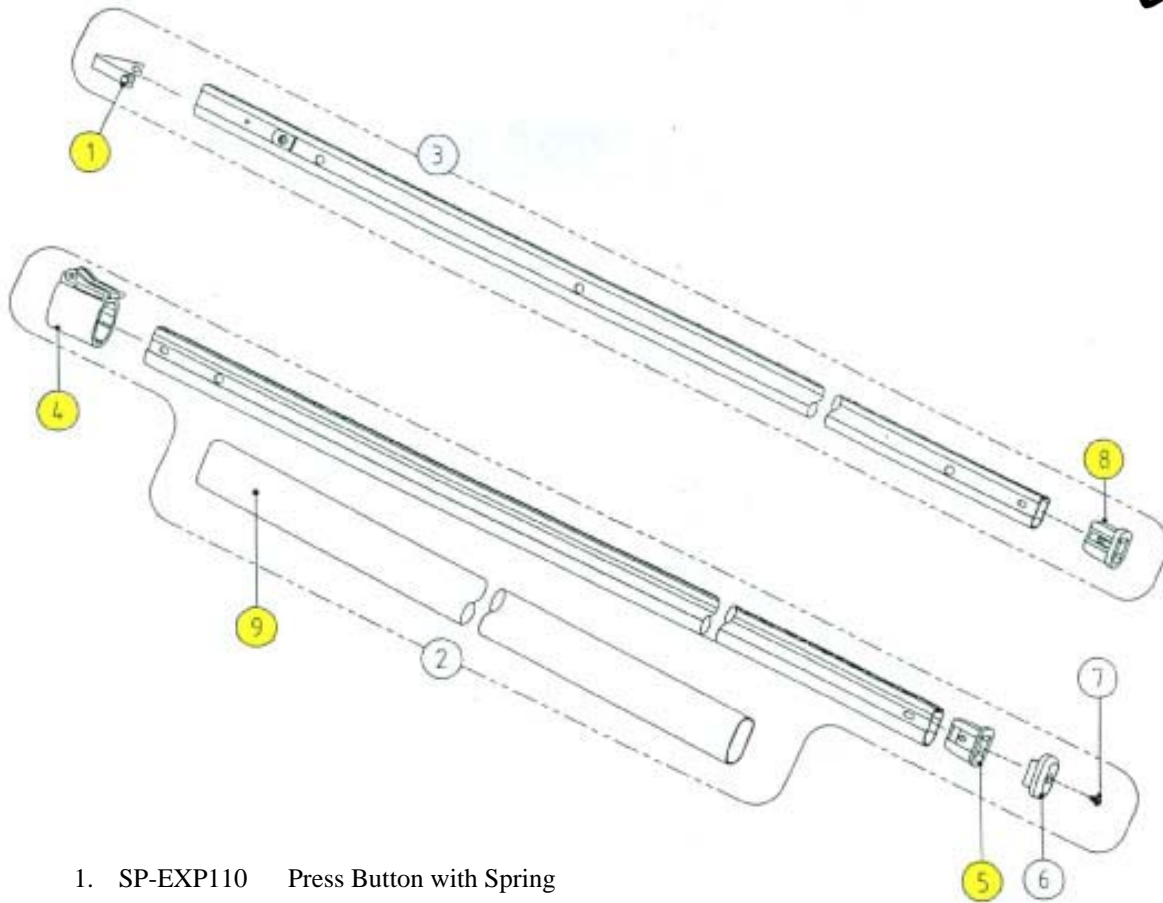

SC-EXP23

SPARE PARTS DIAGRAM

1. SP-EXP110 Press Button with Spring
2. Bottom (Outer) Pipe (**Special Order**)
3. Upper (Inner) Pipe (**Special Order**)
4. SP-EXP113C Stopper Set for Bottom (Outer) Pipe
5. SP-EXP119 End Cap for Bottom (Outer) Pipe
6. Rubber Cushion for EXP Series (**Special Order**)
7. Screw for EXP Series (**Special Order**)
8. SP-EXP120 End Cap for Upper (Inner) Pipe
9. SP-EXP122 Grip Cover for Bottom (Outer) Pipe