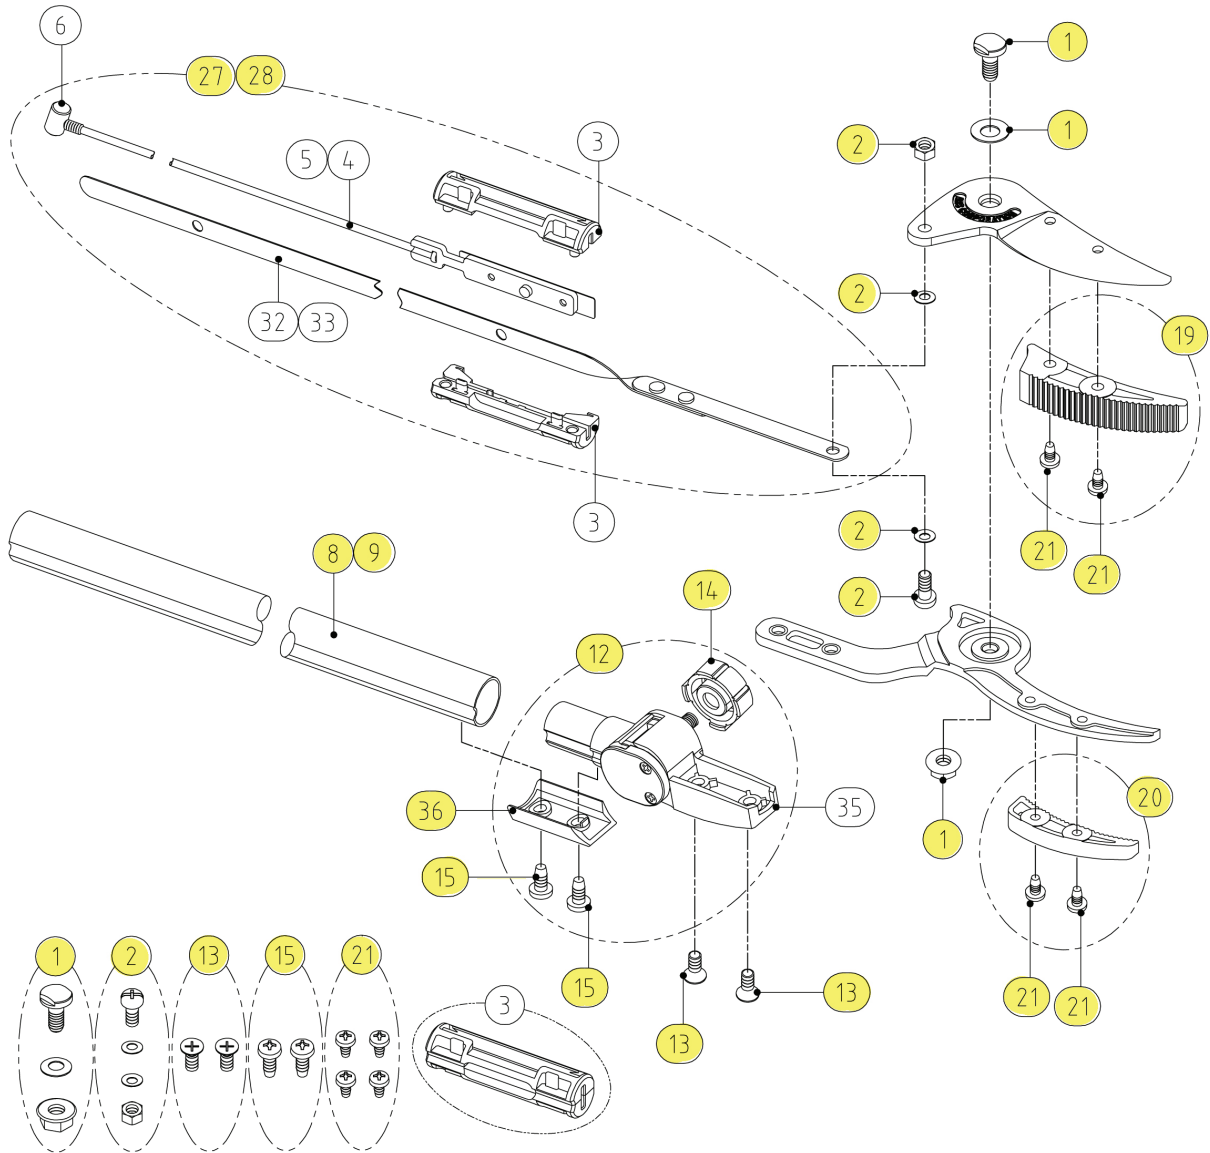

ZR-Series ARS LongReach™ Pruners p 1 of 2

BLADE SETS:

- SP-180ZR1** Replacement Razor Edge Blade Set
- SP-160ZR1** Replacement Cut & Hold Blade Set
- SP-190ZR1** Replacement Shearing Head (Super Trimmer) Blade Set

1.	SP-ZR334	Pivot Bolt for Blade Set	19.	SP-ZR351	Holding device for cutting blade for 160ZR head (includes 2 screws)
2.	SP-LA74	Screw Set connect blade to rod	20.	SP-ZR352	Holding device for counter blade for 160ZR head (includes 2 screws)
3.		Inner case for band set	21.	SP-ZR353	Screws for 160ZR Holding Device (4)
4.		Rod Only for ZR203	27.	SP-ZR203	Steel Band Set for ZR203 (4' - 7')
5.		Rod Only for ZR305	28.	SP-ZR305	Steel Band Set for ZR305 (6' - 10')
6.	SP-LA43	End Cylinder for Rod	32.		Steel Band only for ZR203
8.	SP-ZR340	Upper Pipe for ZR203	33.		Steel Band only for ZR305
9.	SP-ZR341	Upper Pipe for ZR305	35.		Tile Case only
12.	SP-ZR344	Tilt Case Set	36.	SP-ZR434	Tilt Case fixing plate (no screws)
13.	SP-ZR345	Screws to attach blade to tilt case (2 pcs)			
14.	SP-ZR346	Dial Nut			
15.	SP-ZR347	Screws to attached tilt case to pipe (2 pcs)			