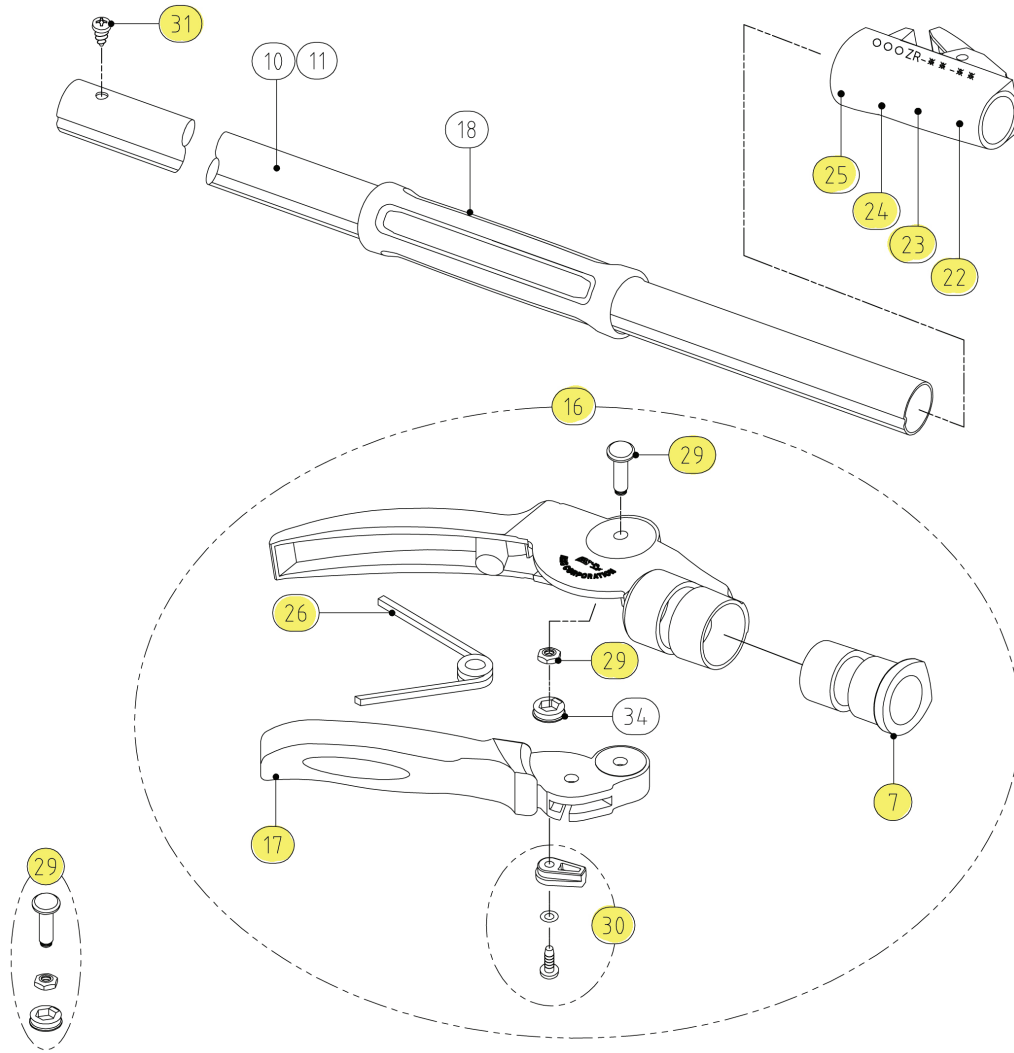

1.	SP-ZR334	Pivot Bolt for Blade Set	19.	SP-ZR351	Holding device for cutting blade for 160ZR head (includes 2 screws)
2.	SP-LA74	Screw Set connect blade to rod	20.	SP-ZR352	Holding device for counter blade for 160ZR head (includes 2 screws)
3.		Inner case for band set	21.	SP-ZR353	Screws for 160ZR Holding Device (4)
4.		Rod Only for ZR203	27.	SP-ZR203	Steel Band Set for ZR203 (4' - 7')
5.		Rod Only for ZR305	28.	SP-ZR305	Steel Band Set for ZR305 (6' - 10')
6.	SP-LA43	End Cylinder for Rod	32.		Steel Band only for ZR203
8.	SP-ZR340	Upper Pipe for ZR203	33.		Steel Band only for ZR305
9.	SP-ZR341	Upper Pipe for ZR305	35.		Tile Case only
12.	SP-ZR344	Tilt Case Set	36.	SP-ZR434	Tilt Case fixing plate (no screws)
13.	SP-ZR345	Screws to attach blade to tilt case (2 pcs)			
14.	SP-ZR346	Dial Nut			
15.	SP-ZR347	Screws to attached tilt case to pipe (2 pcs)			

*All highlighted items are available from inventory.
All others are available by Special Order.*

ZR-Series ARS LongReach™ Pruners -p 2 of 2

-
- | | | | | | |
|-----|-----------------|---|-----|-----------------|------------------------------|
| 7. | SP-ZR339 | Sleeve for the grip | 29. | SP-LA40 | Center Bolt & Nut for Handle |
| 10. | | Lower pipe for ZR203 | 30. | SP-ZR380 | Handle latch lock set |
| 11. | | Lower pipe for ZR305 | 31. | SP-LA39 | Stop Screw |
| 16. | SP-ZR348 | Handle Set (includes everything inside of large circle above) | 34. | | Nut cap for Handle |
| 17. | SP-ZR349 | Handle lever only | | | |
| 18. | | Middle grip for pipe | | | |
| 22. | SP-ZR354 | Joint case set for 160ZR203 | | | |
| 23. | SP-ZR355 | Joint case set for 160ZR305 | | | |
| 24. | SP-ZR356 | Joint case set for 180ZR203 | | | |
| 25. | SP-ZR357 | Joint case set for 180ZR305 | | | |
| 26. | SP-LA101 | Spring for Handle | | | |