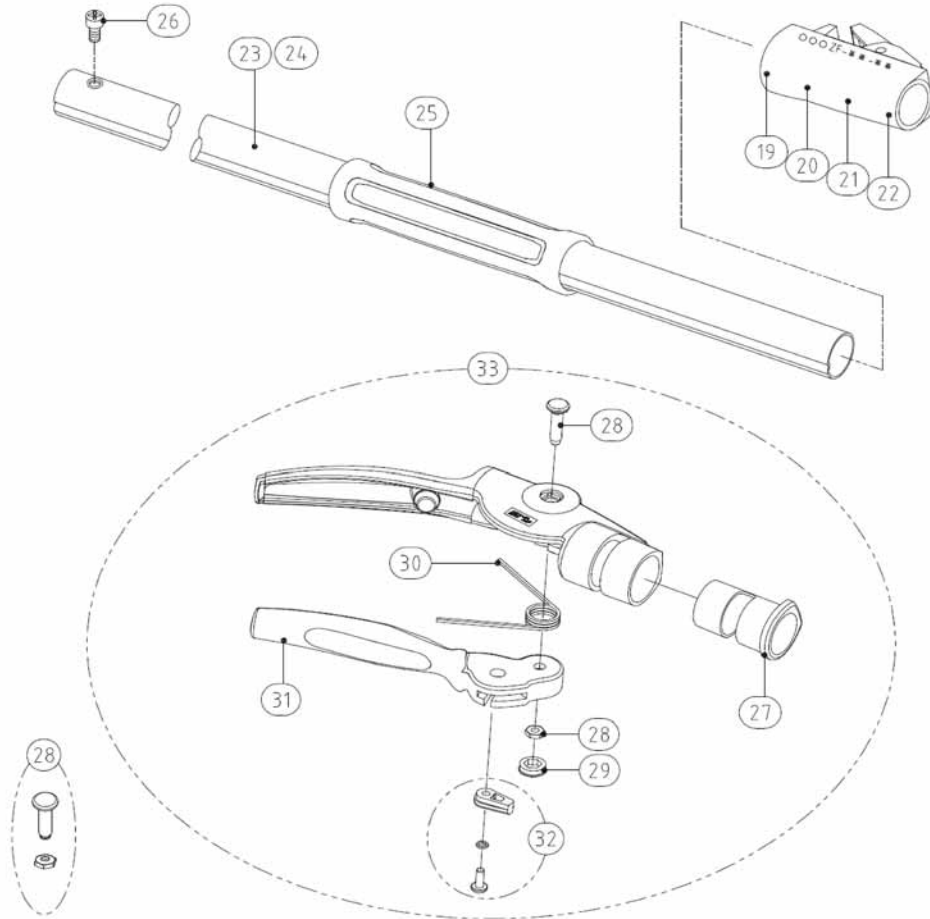

ZF-Series ARS LongReach™ Pruners p 1 of 2

BLADE SETS:

- SP-180ZR1 Replacement Razor Edge Blade Set
- SP-160ZR1 Replacement Cut & Hold Blade Set
- SP-190ZR1 Replacement Shearing Head (Super Trimmer) Blade Set

1.	SP-ZR334	Pivot Bolt & Nut for Blade Set	12.	SP-ZF203	Steel Band Set for ZF203 (includes everything in circled region)
2.	SP-LA44	Screw Set connect blade to rod	13.	SP-ZF305	Steel Band Set for ZF305 (includes everything in circled region)
3.	SP-ZR351	Holding Device for 160 Cutting Blade (includes 2 screws)	14.	SP-ZF463	Upper Pipe for ZF203
4.	SP-ZR352	Holding Device for 160 Counter Blade (includes 2 screws)	15.	SP-ZF464	Upper Pipe for ZF305
5.	SP-ZR353	Screws for 160 Holding Devices (4 pcs)	16.	SP-ZF465	ZF Blade Set Attachment Cap
6.	SP-ZR335	Inner Case	17.	SP-ZF466	Washer Plate for Blade Set Attachment
7.	SP-ZF459	Rod Only for ZF203	18.	SP-ZR399	Screws for Blade Set Attachment Cap
8.	SP-ZF460	Rod Only for ZF305			
9.	SP-LA43	End Cylinder			
10.	SP-ZF461	Steel Band Only for ZF203			
11.	SP-ZF462	Steel Band Only for ZF305			

*All highlighted items are available from inventory.
All others are available by Special Order.*

ZF-Series ARS LongReach™ Pruners -p 2 of 2

-
- | | | | |
|---------------------|------------------------------|---------------------|---|
| 10. SP-ZF467 | Joint case set for 160ZF203 | 31. SP-ZR349 | Handle Lever Only |
| 20. SP-ZF468 | Joint case set for 160ZF305 | 32. SP-ZR380 | Handle latch lock set |
| 21. SP-ZF469 | Joint case set for 180ZF203 | 33. SP-ZR348 | Handle Set (Includes everything inside of large circle above) |
| 22. SP-ZF470 | Joint case set for 180ZF305 | | |
| 23. SP-ZF471 | Lower Pipe Only, for ZF203 | | |
| 24. SP-ZF472 | Lower Pipe Only, for ZF305 | | |
| 25. | Middle Grip | | |
| 26. SP-LA452 | Stop Screw for Handle | | |
| 27. SP-ZR339 | Sleeve for Handle | | |
| 28. SP-LA40 | Center Bolt & Nut for Handle | | |
| 29. SP-ZR414 | Nut Cap for Handle | | |
| 30. SP-LA101 | Spring for Handle | | |