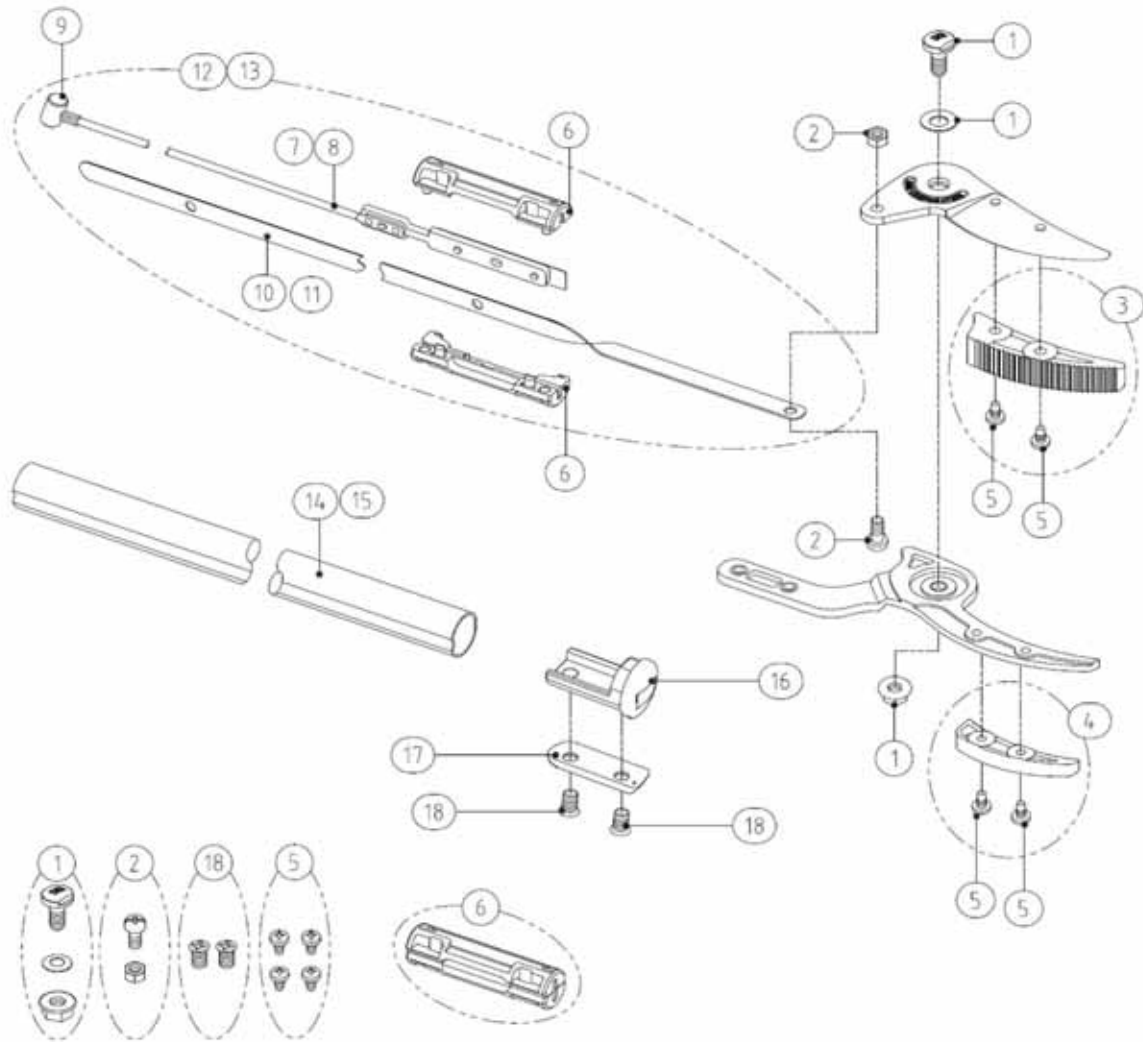

ZF-Series ARS LongReach™ Pruners p 1 of 2

BLADE SETS:

- SP-180ZR1 Replacement Razor Edge Blade Set
- SP-160ZR1 Replacement Cut & Hold Blade Set
- SP-190ZR1 Replacement Shearing Head (Super Trimmer) Blade Set

1.	SP-ZR334	Pivot Bolt & Nut for Blade Set	12.	SP-ZF203	Steel Band Set for ZF203 (includes everything in circled region)
2.	SP-LA44	Screw Set connect blade to rod	13.	SP-ZF305	Steel Band Set for ZF305 (includes everything in circled region)
3.	SP-ZR351	Holding Device for 160 Cutting Blade (includes 2 screws)	14.	SP-ZF463	Upper Pipe for ZF203
4.	SP-ZR352	Holding Device for 160 Counter Blade (includes 2 screws)	15.	SP-ZF464	Upper Pipe for ZF305
5.	SP-ZR353	Screws for 160 Holding Devices (4 pcs)	16.	SP-ZF465	ZF Blade Set Attachment Cap
6.	SP-ZR335	Inner Case	17.	SP-ZF466	Washer Plate for Blade Set Attachment
7.	SP-ZF459	Rod Only for ZF203	18.	SP-ZR399	Screws for Blade Set Attachment Cap
8.	SP-ZF460	Rod Only for ZF305			
9.	SP-LA43	End Cylinder			
10.	SP-ZF461	Steel Band Only for ZF203			
11.	SP-ZF462	Steel Band Only for ZF305			

*All highlighted items are available from inventory.
All others are available by Special Order.*

ZF-Series ARS LongReach™ Pruners -p 2 of 2

-
- | | | | |
|---------------------|------------------------------|---------------------|---|
| 10. SP-ZF467 | Joint case set for 160ZF203 | 31. SP-ZR349 | Handle Lever Only |
| 20. SP-ZF468 | Joint case set for 160ZF305 | 32. SP-ZR380 | Handle latch lock set |
| 21. SP-ZF469 | Joint case set for 180ZF203 | 33. SP-ZR348 | Handle Set (Includes everything inside of large circle above) |
| 22. SP-ZF470 | Joint case set for 180ZF305 | | |
| 23. SP-ZF471 | Lower Pipe Only, for ZF203 | | |
| 24. SP-ZF472 | Lower Pipe Only, for ZF305 | | |
| 25. | Middle Grip | | |
| 26. SP-LA452 | Stop Screw for Handle | | |
| 27. SP-ZR339 | Sleeve for Handle | | |
| 28. SP-LA40 | Center Bolt & Nut for Handle | | |
| 29. SP-ZR414 | Nut Cap for Handle | | |
| 30. SP-LA101 | Spring for Handle | | |