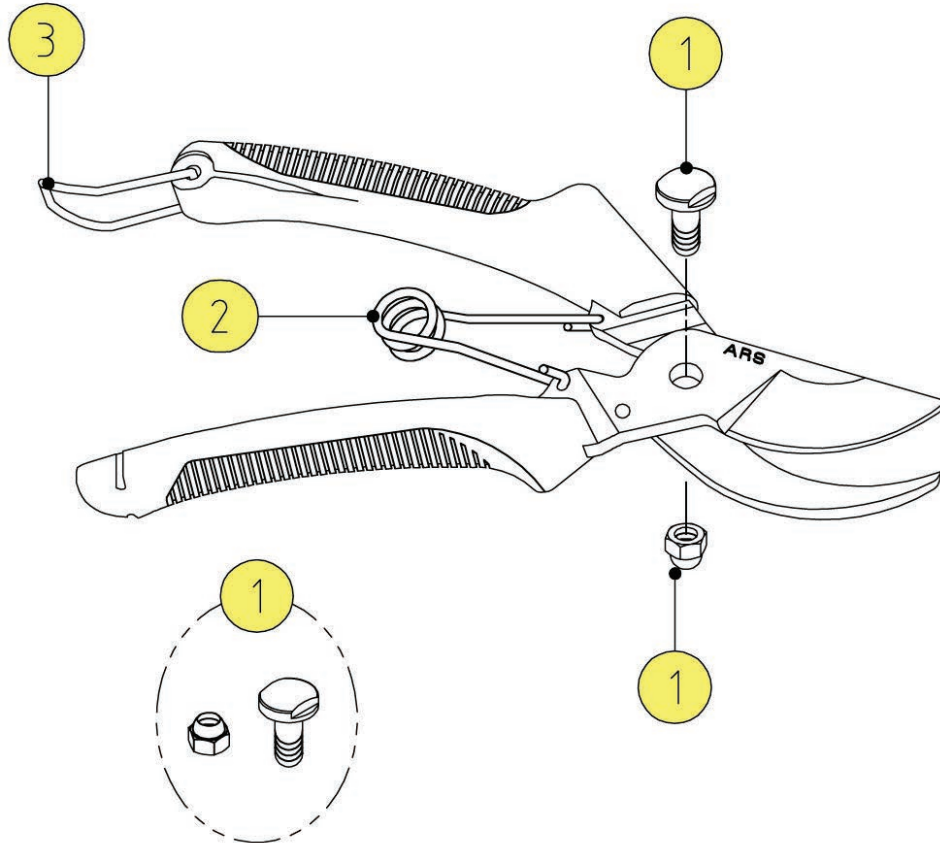

HP-120DX Japanese Style Pruners

-
- | | | |
|----|------------|------------|
| 1. | SP-HP14 | Bolt & Nut |
| 2. | SP-120DX15 | Spring |
| 3. | SP-HP16 | Steel Hook |

*All highlighted items are available from inventory.
All others are available by Special Order.*