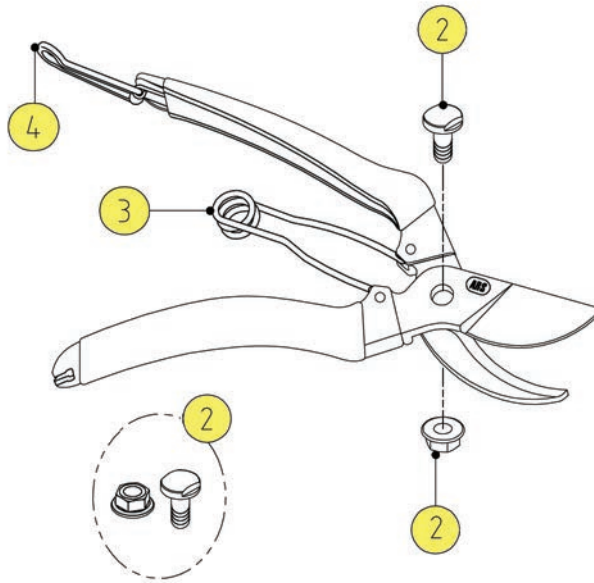

HP-120S8 Traditional Japanese Pruner

-
- | | | |
|----|------------|------------|
| 2. | SP-120S808 | Bolt & Nut |
| 3. | SP-120S809 | Spring |
| 4. | SP-120S10 | Steel Hook |

*All highlighted items are available from inventory.
All others are available by Special Order.*