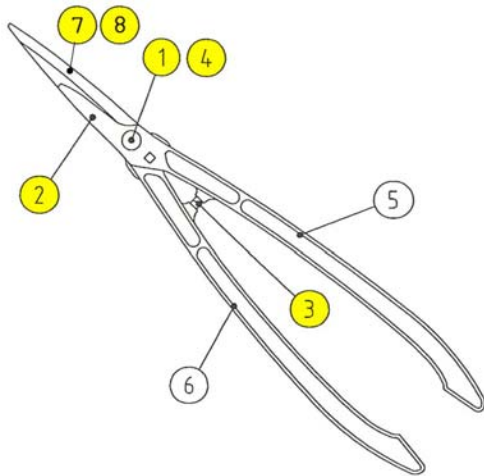

# HS-K1000 / HS-K1000L

## SPARE PARTS DIAGRAM

1. SP-100018 Pivot Bolt
2. SP-100020 Blade Screw
3. SP-100021 Rubber bumper
4. SP-100022 Pivot Cap (Covers SP-100018)
5. SP-1000255 Right Grip for HS-K1000 (**Special Order**)
6. Left Grip for HS-K1000 (**Special Order**)
7. SP-K10001 Replacement Blade for HS-K1000
8. SP-K11001 Replacement Blade for HS-K1000L