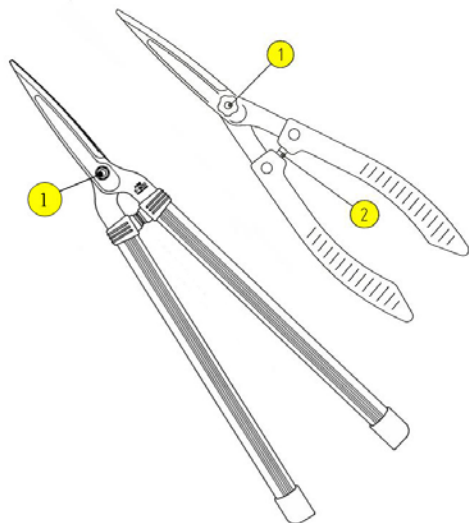

# HS-K800R / HS-K900Z

## SPARE PARTS DIAGRAM

1. SP-80058 Bolt & Nut for HS-K800R/K900Z
2. SP-80059 Rubber Bumper for HS-K800R

*All highlighted items are available from inventory.  
All others are available by Special Order.*