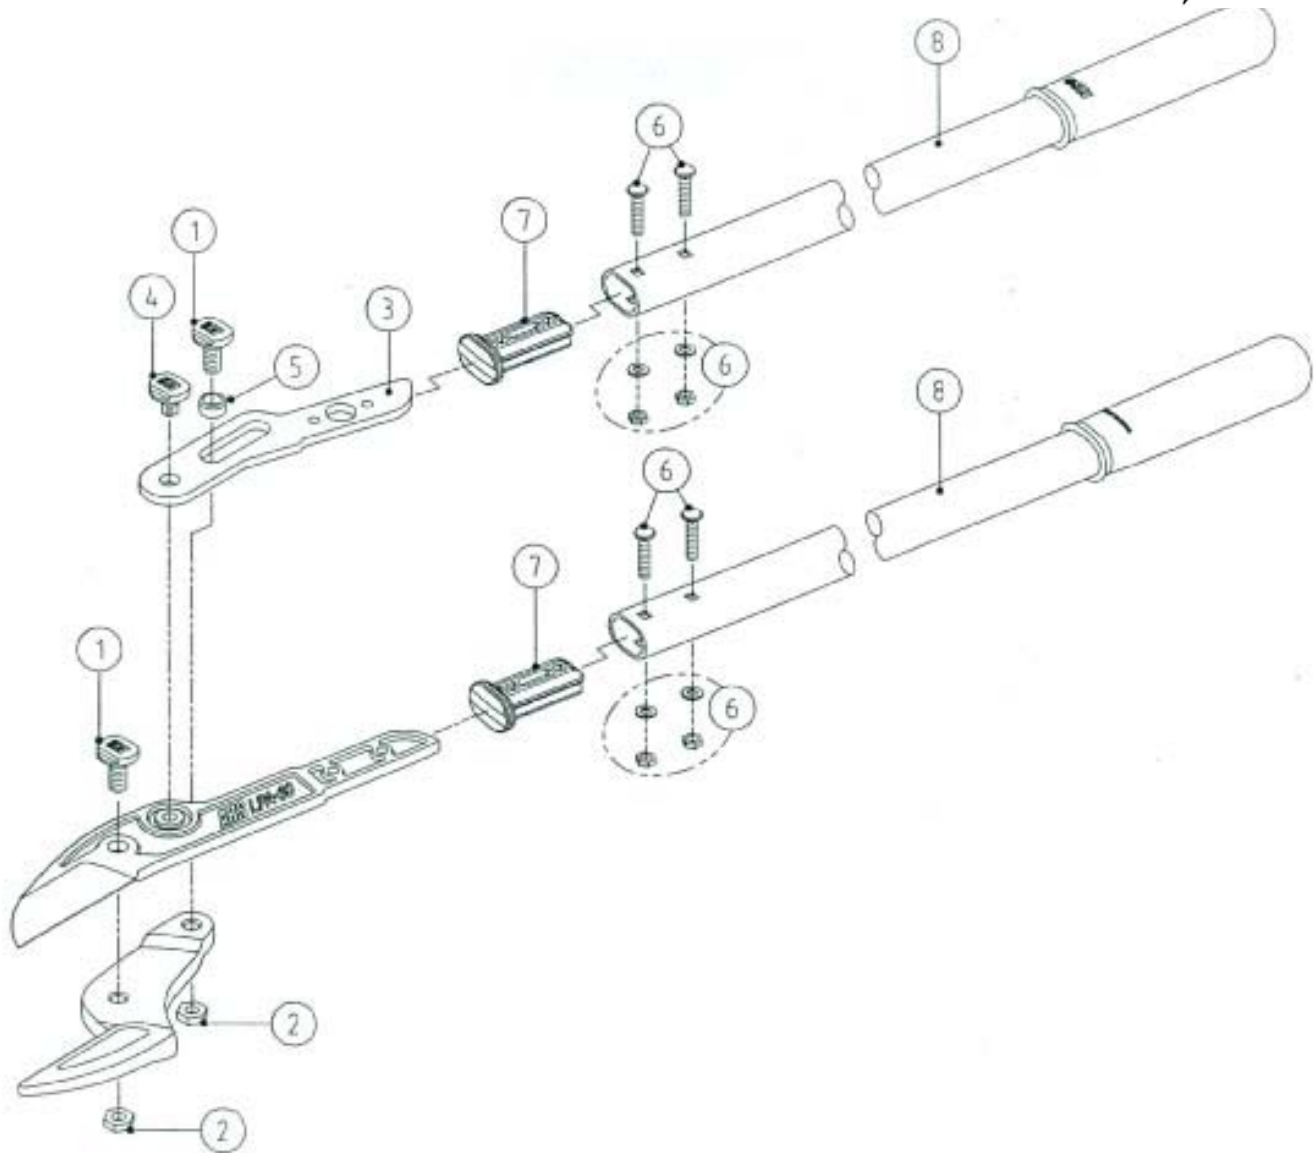

LP-A30L

SPARE PARTS DIAGRAM

1. Center Bolt
2. Center Nut
3. Link
4. Fulcrum Bolt of Link
5. Link Spacer
6. Blade Holding Bolt, Nut, and Washer
7. Blade Holding Socket
8. Pipe with Grip

*All highlighted items are available from inventory.
All others are available by Special Order.*