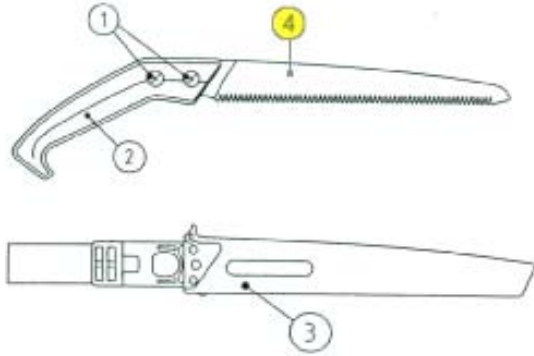

SA-CAM24LN

SPARE PARTS DIAGRAM

1. Bolt & Nut
2. Grip for SA-CAM24LN (Red)
3. Sheath for SA-CAM24LN (Red)
4. SB-24LN1 Spare Blade for SA-CAM24LN

*All highlighted items are available from inventory.
All others are available by Special Order.*