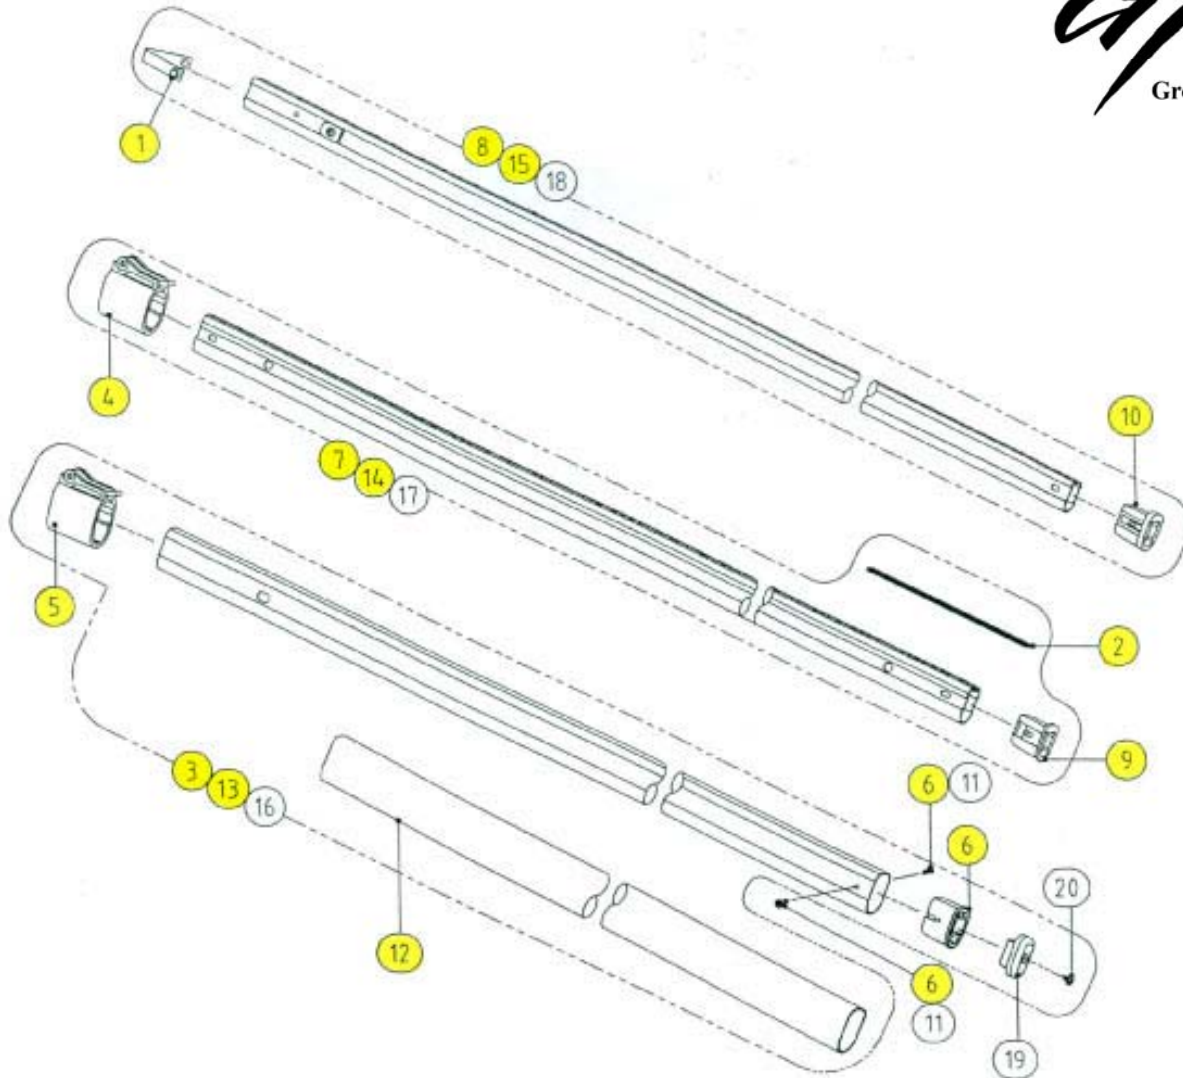

SC-EXP33/EXP45/EXP55

SPARE PARTS DIAGRAM

- | | | | |
|---------------|---|---------------|--|
| 1. SP-EXP110 | Press Button with Spring | 10. SP-EXP120 | Endcap for Upper (Inner) Pipe |
| 2. SP-EXP111 | Plastic Guide Piece, 10 5/8" | 11. | Screw for Endcap on Lower (Outer) Pipe |
| 3. SP-EXP112 | Lower (Outer) Pipe for SC-EXP45 | 12. SP-EXP122 | Grip Cover |
| 4. SP-EXP113A | Stopper Set for Middle Pipe of SC-EXP45 | 13. SP-EXP102 | Lower (Outer) Pipe for SC-EXP55 (Special Order) |
| SP-EXP113B | Stopper Set for Middle Pipe of SC-EXP55 | 14. SP-EXP103 | Middle Pipe for SC-EXP55 (Special Order) |
| SP-EXP113C | Stopper Set for Middle Pipe of SC-EXP23 | 15. SP-EXP104 | Upper (Inner) Pipe for SC-EXP55 (Special Order) |
| SP-EXP113D | Stopper Set for Middle Pipe of SC-EXP33 | 16. | Lower (Outer) Pipe for SC-EXP33 (Special Order) |
| 5. SP-EXP114 | Stopper Set for Lower (Outer) Pipe | 17. | Middle Pipe for SC-EXP33 (Special Order) |
| 6. SP-EXP115 | End Cap for Lower (Outer) Pipe | 18. | Upper (Inner) Pipe for SC-EXP33 (Special Order) |
| 7. SP-EXP116 | Middle Pipe for SC-EXP45 | 19. | Rubber Cushion for EXP Series (Special Order) |
| 8. SP-EXP45CP | Upper (Inner) Pipe for SC-EXP45 | 20. | Screw for EXP Series (Special Order) |
| 9. SP-EXP119 | Endcap for Middle Pipe | | |